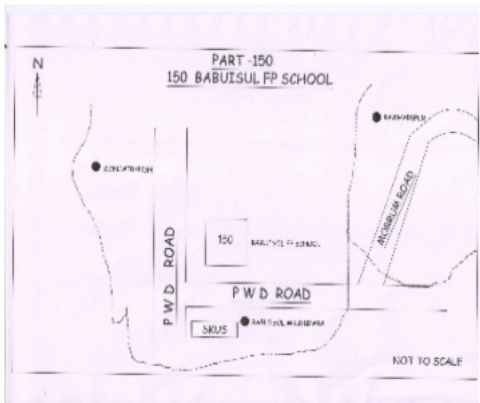

Nazri Naksha

Google Map View

Polling Station Building Front View

Polling Station Front View

Cad View

Key MAP View