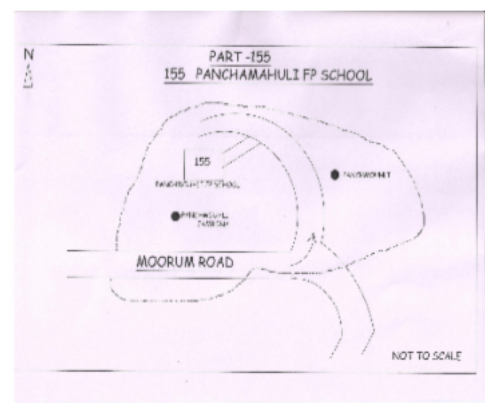

Nazri Naksha

Google Map View

Polling Station Building Front View

Polling Station Front View

Cad View

Key MAP View