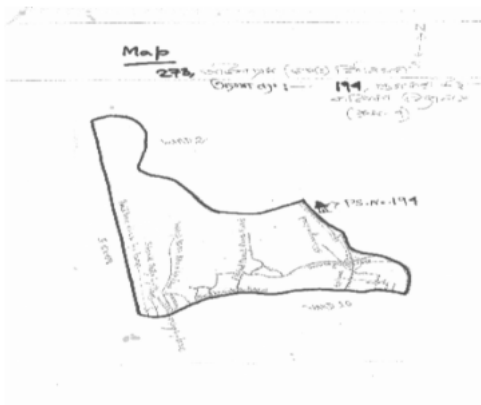

Nazri Naksha

Google Map View

Polling Station Building Front View

Polling Station Front View

Cad View

Key MAP View