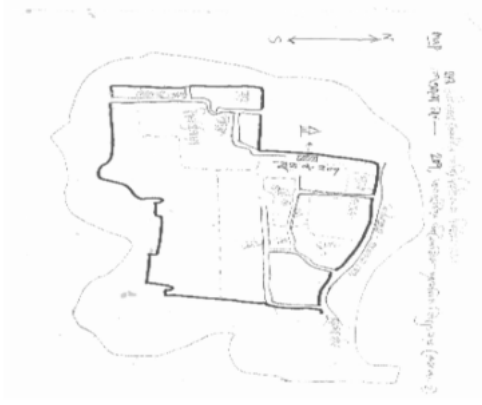

Polling Station Building Front View

Nazri Naksha