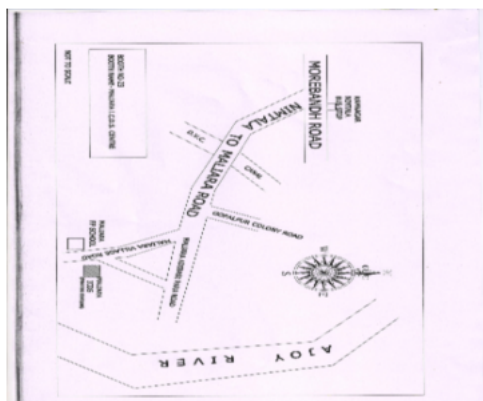

Nazri Naksha

Google Map View

Polling Station Building Front View

Polling Station Front View

Cad View

Key MAP View