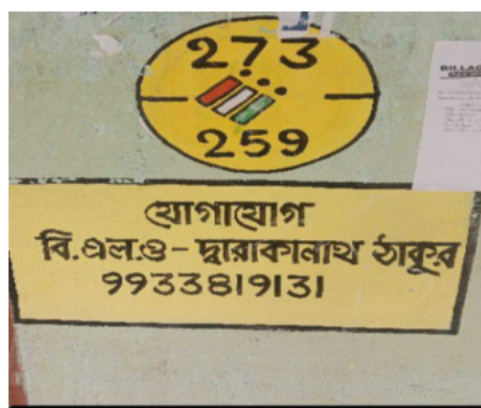

Polling Station Front View