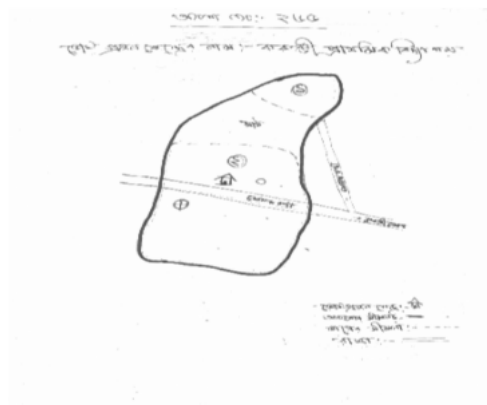

Nazri Naksha

Google Map View