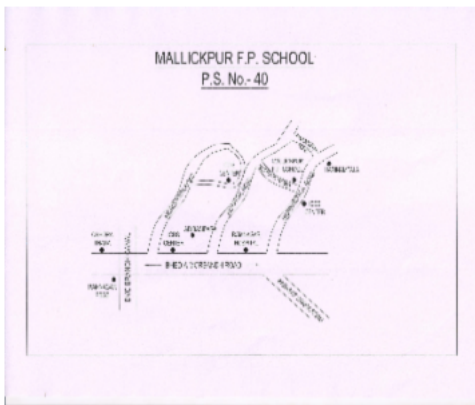

Nazri Naksha

Google Map View

Polling Station Building Front View

Polling Station Front View

Cad View

Key MAP View