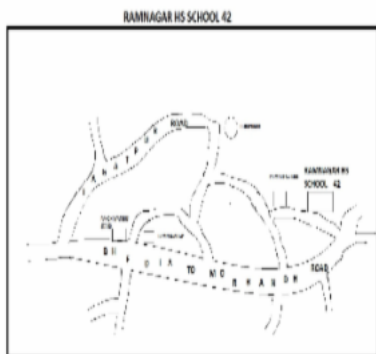

Nazri Naksha

Google Map View

Polling Station Building Front View

Polling Station Front View

Cad View

Key MAP View