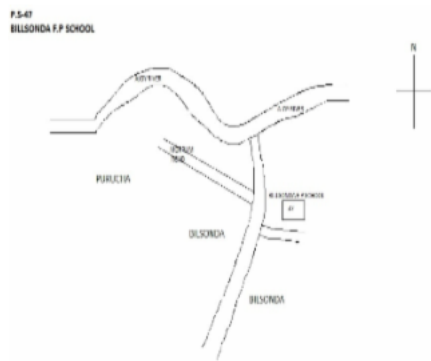

Nazri Naksha

Google Map View

Polling Station Building Front View

Polling Station Front View

Cad View

Key MAP View