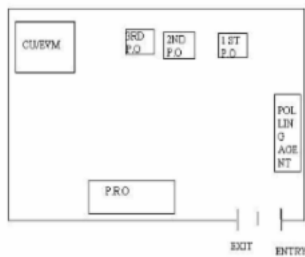

Nazri Naksha

Google Map View

Polling Station Building Front View

Polling Station Front View

Cad View

Key MAP View