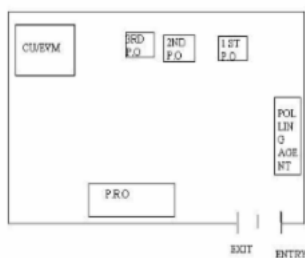

Nazri Naksha

Google Map View

Polling Station Building Front View

Polling Station Front View

Cad View

Key MAP View