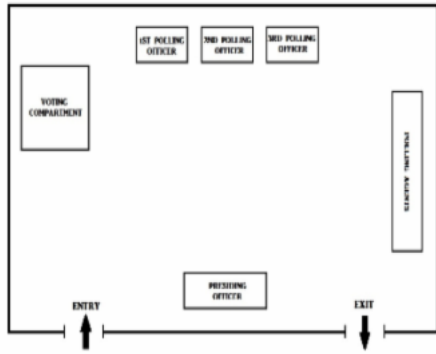

Nazri Naksha

Google Map View

Polling Station Building Front View

Polling Station Front View

Cad View

Key MAP View