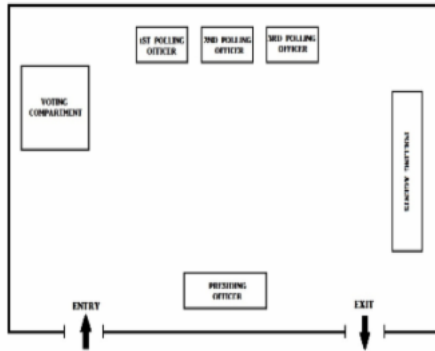

Nazri Naksha

Google Map View

Polling Station Building Front View

Polling Station Front View

Cad View

Key MAP View