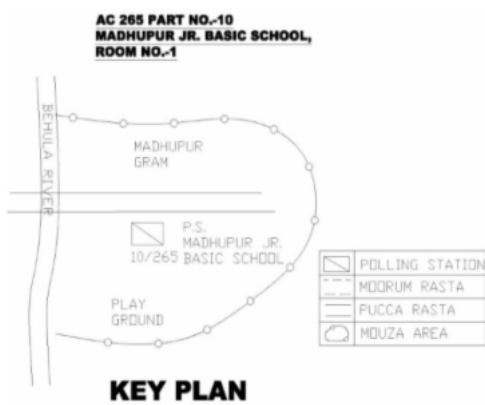

Nazri Naksha

Google Map View

Polling Station Building Front View

Polling Station Front View

Cad View

Key MAP View