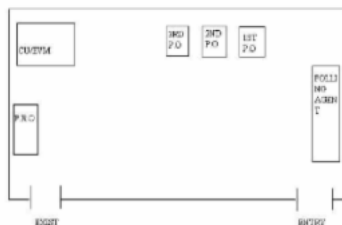

Nazri Naksha

Google Map View

Polling Station Building Front View

Polling Station Front View

Cad View

Key MAP View