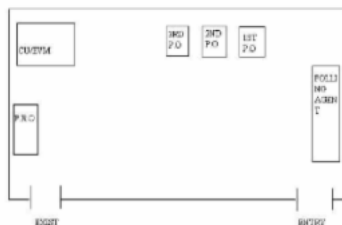

Nazri Naksha

Google Map View

Polling Station Building Front View

68, Panagarh Bazar FP School

Polling Station Front View

Cad View

Key MAP View