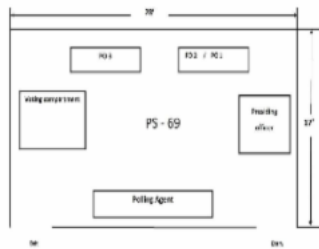

Nazri Naksha

Google Map View

Polling Station Building Front View

Polling Station Front View

Cad View

Key MAP View