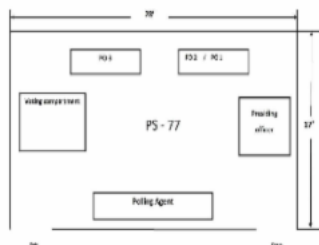

Nazri Naksha

Google Map View

Polling Station Building Front View

Polling Station Front View

Cad View

Key MAP View