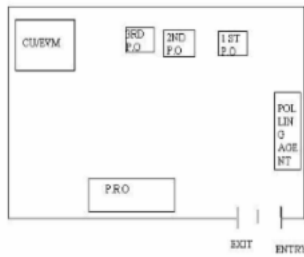

Nazri Naksha

Google Map View

Polling Station Building Front View

Polling Station Front View

Cad View

Key MAP View