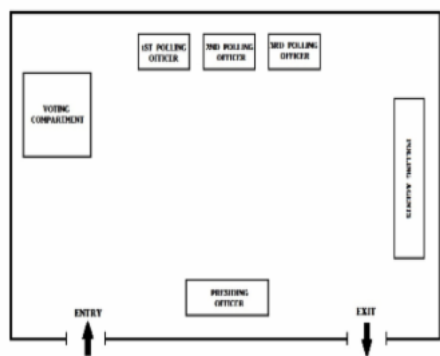

Nazri Naksha

Google Map View

Polling Station Building Front View

Polling Station Front View

Cad View

Key MAP View