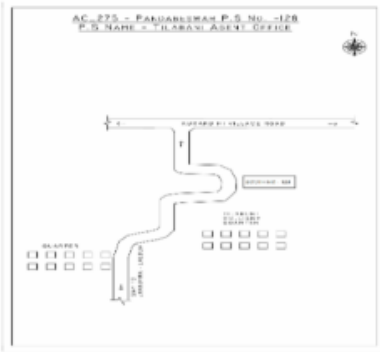

Nazri Naksha

Google Map View