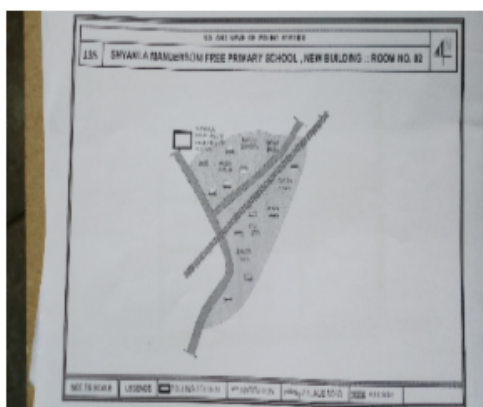

Nazri Naksha

Google Map View

Polling Station Building Front View

Polling Station Front View

Cad View

Key MAP View