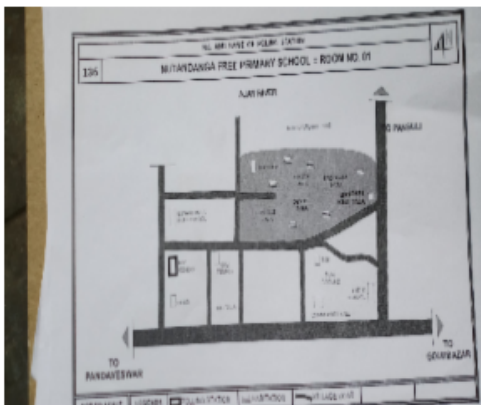

Nazri Naksha

Google Map View

Polling Station Building Front View

Polling Station Front View

Cad View

Key MAP View