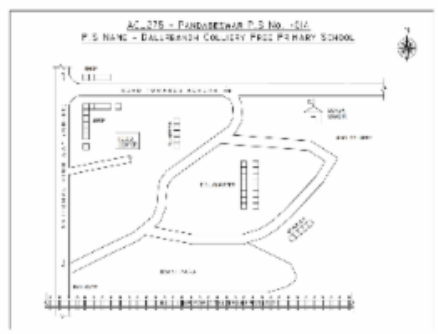

Nazri Naksha

Google Map View

Polling Station Building Front View

Polling Station Front View

Cad View

Key MAP View