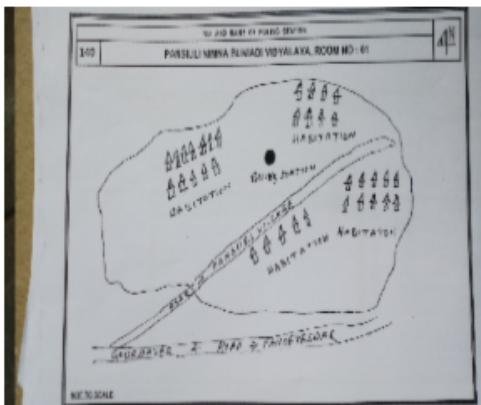

Nazri Naksha

Google Map View

Polling Station Building Front View

Polling Station Front View

Cad View

Key MAP View