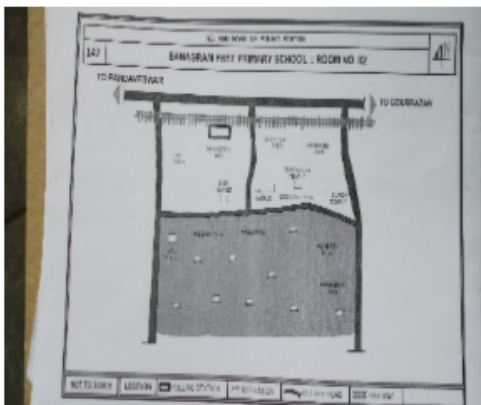

Nazri Naksha

Google Map View

Polling Station Building Front View

Polling Station Front View

Cad View

Key MAP View