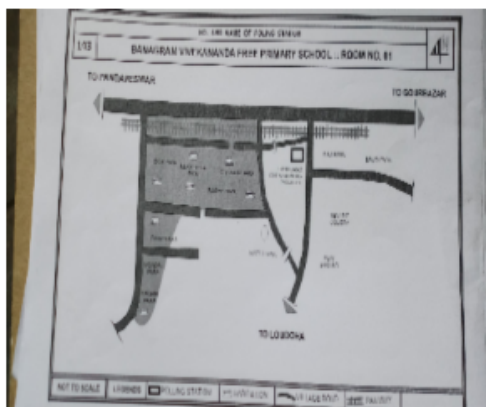

Nazri Naksha

Google Map View

Polling Station Building Front View

Polling Station Front View

Cad View

Key MAP View