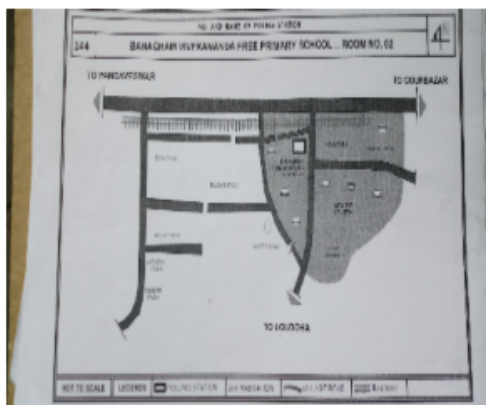

Nazri Naksha

Google Map View

Polling Station Building Front View

Polling Station Front View

Cad View

Key MAP View