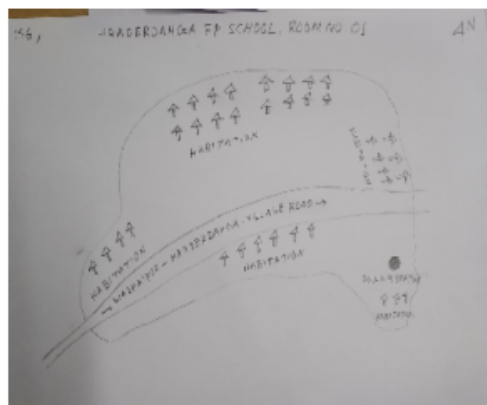

Nazri Naksha

Google Map View