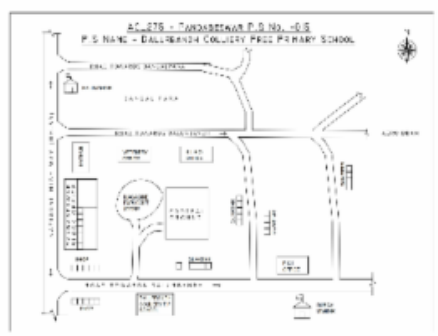

Nazri Naksha

Google Map View

Polling Station Building Front View

Polling Station Front View

Cad View

Key MAP View