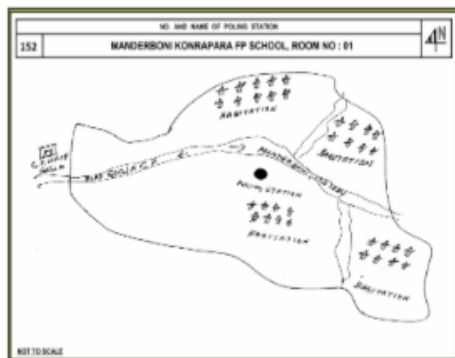

Nazri Naksha

Google Map View

Polling Station Building Front View

Polling Station Front View

Cad View

Key MAP View