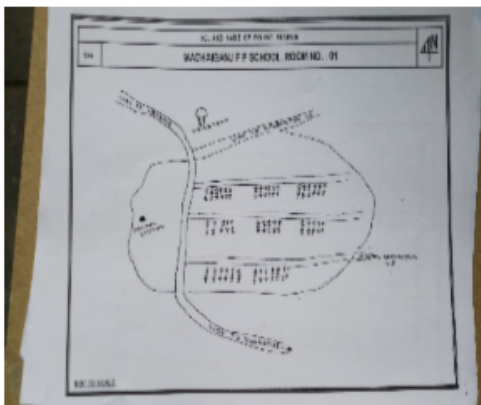

Nazri Naksha

Google Map View

Polling Station Building Front View

Polling Station Front View

Cad View

Key MAP View