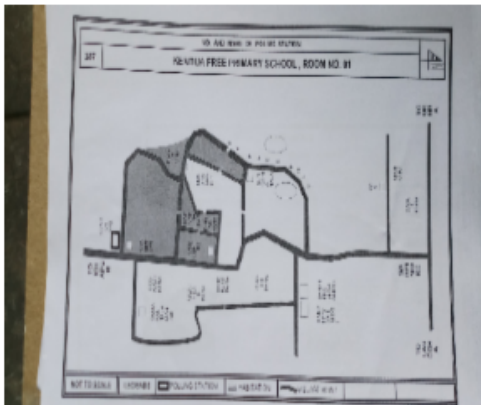

Nazri Naksha

Google Map View

Polling Station Building Front View

Polling Station Front View

Cad View

Key MAP View