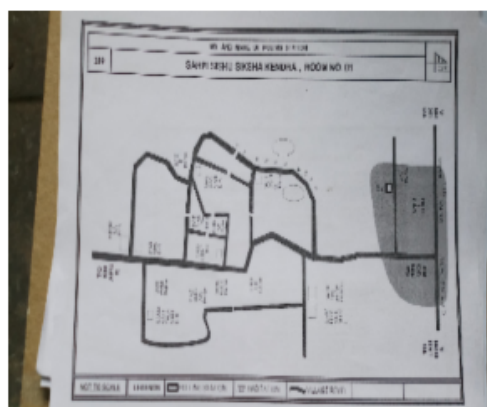

Nazri Naksha

Google Map View

Polling Station Building Front View

Polling Station Front View

Cad View

Key MAP View