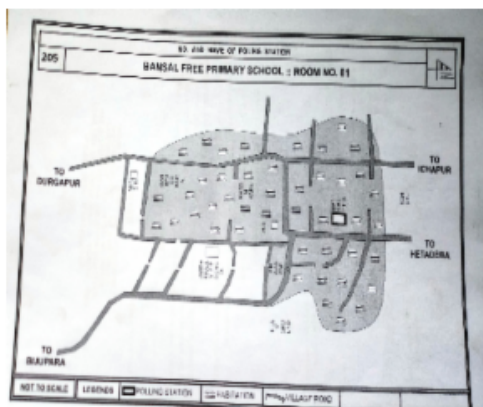

Nazri Naksha

Google Map View

Polling Station Building Front View

Polling Station Front View

Cad View

Key MAP View