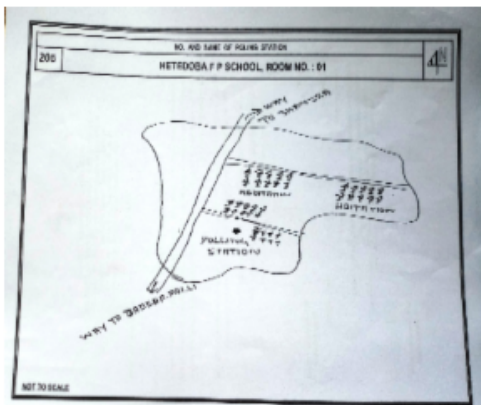

Nazri Naksha

Google Map View

Polling Station Building Front View

Polling Station Front View

Cad View

Key MAP View