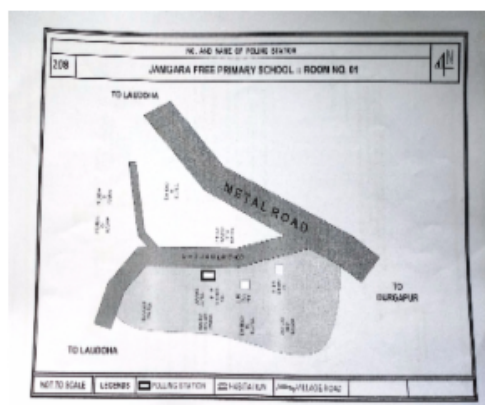

Nazri Naksha

Google Map View

Polling Station Building Front View

Polling Station Front View

Cad View

Key MAP View