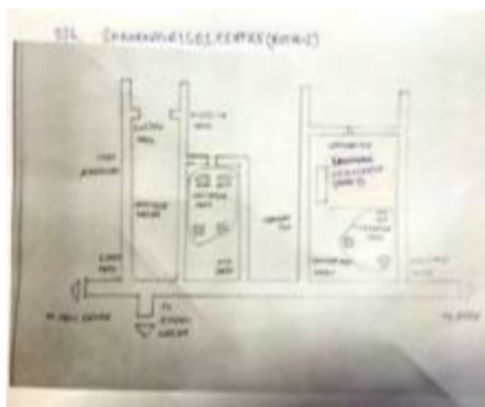

Nazri Naksha

Google Map View