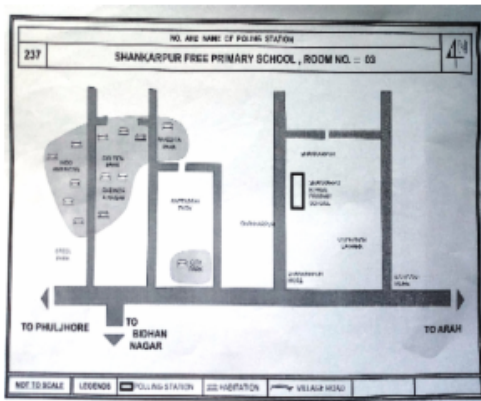

Nazri Naksha

Google Map View

Polling Station Building Front View

Polling Station Front View

Cad View

Key MAP View