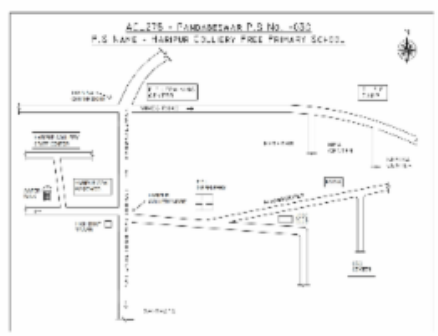

Nazri Naksha

Google Map View

Polling Station Building Front View

Polling Station Front View

Cad View

Key MAP View