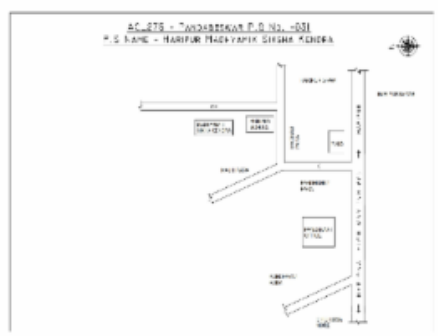

Nazri Naksha

Google Map View

Polling Station Building Front View

Polling Station Front View

Cad View

Key MAP View