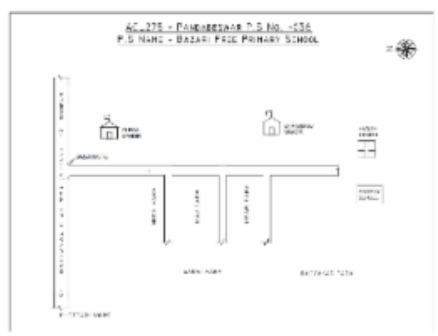

Nazri Naksha

Google Map View

Polling Station Building Front View

Polling Station Front View

Cad View

Key MAP View