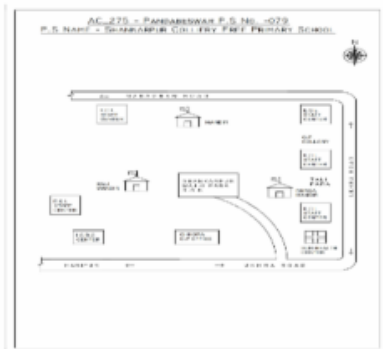

Nazri Naksha

Google Map View

Polling Station Building Front View

Polling Station Front View

Cad View

Key MAP View