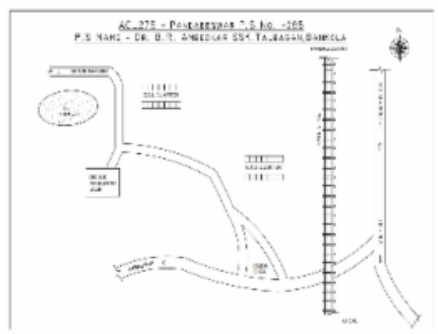

Nazri Naksha

Google Map View

Polling Station Building Front View

Polling Station Front View

Cad View

Key MAP View