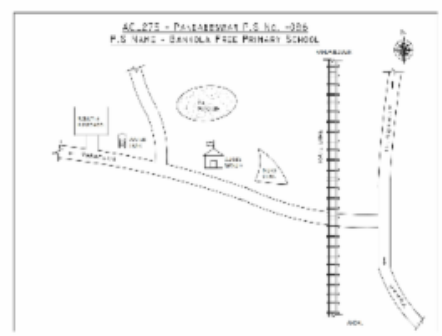

Nazri Naksha

Google Map View

Polling Station Building Front View

Polling Station Front View

Cad View

Key MAP View