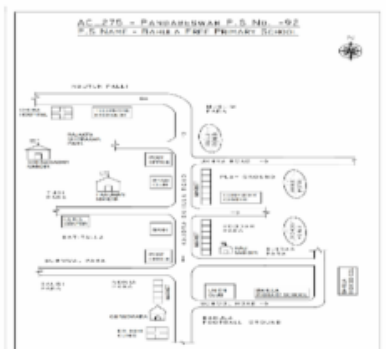

Nazri Naksha

Google Map View

Polling Station Building Front View

Polling Station Front View

Cad View

Key MAP View