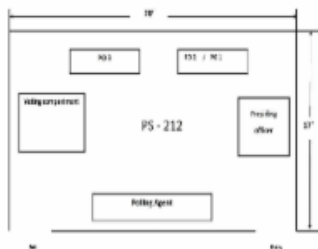

Nazri Naksha

Google Map View

Polling Station Building Front View

Polling Station Front View

Cad View

Key MAP View