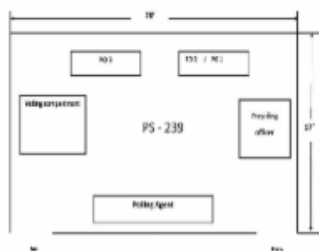

Nazri Naksha

Google Map View

Polling Station Building Front View

Polling Station Front View

Cad View

Key MAP View