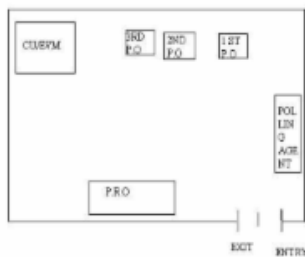

Nazri Naksha

Google Map View

Polling Station Building Front View

Polling Station Front View

Cad View

Key MAP View